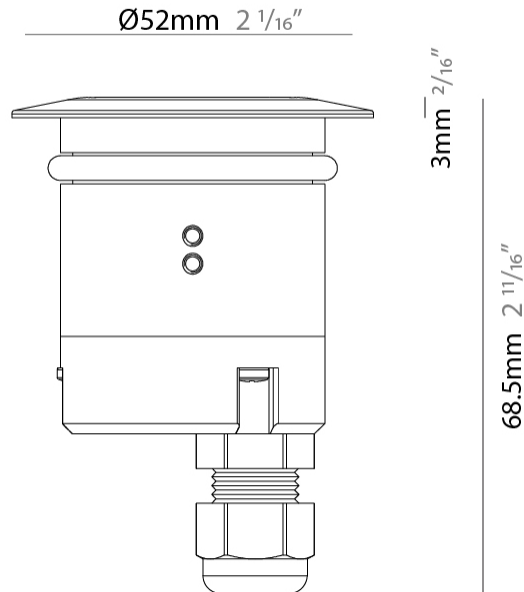

GENERAL

Series: Caliber
Subseries: Caliber Wall
Brand: Unonovesette
Division: Exterior
Mounting Type: Recessed
Mounting Location: Wall
Subcategory: Step Light

PHYSICAL

Shape: Round
Diameter (mm): 52
Diameter (in): 2 1/16
Height (mm): 68.5
Height (in): 2 11/16
Light Distribution: Direct
Weight (kg): 0.208
Weight (lbs): 0.46
Installation Requirement: Housing box / Fixing springs
Diffuser: Extra clear / Frosted glass 4mm
Fixture Finish: [ASB / SST](#)
Fixture Material: Stainless Steel AISI 316L
Cable Details: 350mm NS20N PCP 2x0.5 mm2

ELECTRICAL

Lamp Type: LED
Input Wattage (W): 3.92
Total Output Wattage (W): 2
Dimming: 0-10V Dimming / Phase Dimming (120Vac Only)
Driver Included: No
Driver Location: Remote
Driver Type: Constant Voltage - Universal
Driver Class: Class 2
Input Voltage (V): 120 - 277
Output Voltage (V): 24

LED

Number of LEDs: 1
Color Temperature (°K): [2200 / 2700 / 3000 / 4000](#)
Max. Delivered Lumen (lm): 127
CRI: >90 CRI
Lamp Life (hrs): 100000

OPTICAL

Optic°: [10 / 40](#)
Beam Angle: Narrow / Wide

RATINGS AND CERTIFICATIONS

Certified By: Certified for North American Standards
IP rating: IP68 (not for permanent immersion)
IK Rating: IK08
Marine Grade: Stainless Steel AISI 316L

PROJECT
TYPE
SPECIFIER
QUANTITY
DATE